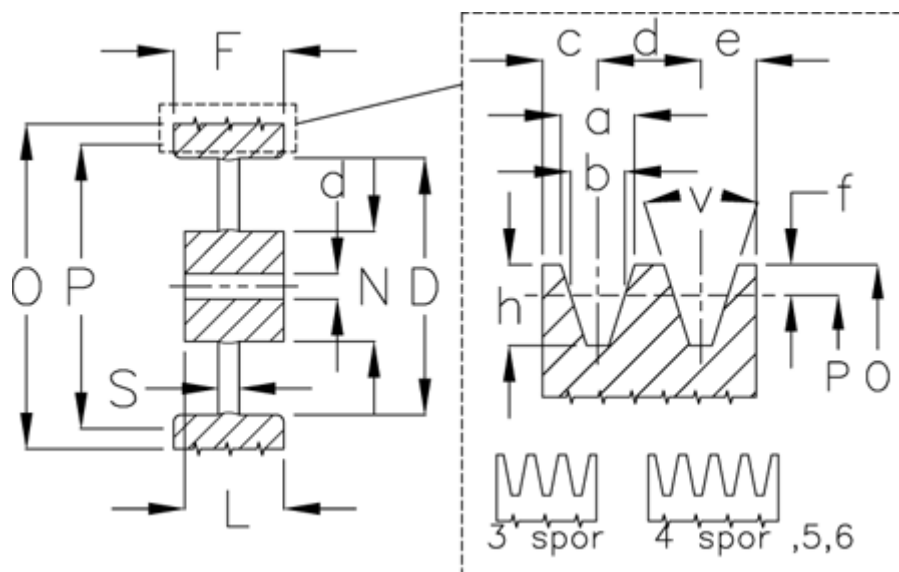

Article number: 60410245006

Description: V-belt pulley, no bore C 450/6

Measures

| | | | |
|----------------|---------|------|------|
| D | = 393 | S | = 32 |
| d | = 25 | Type | = C |
| F | = 161.5 | | |
| L | = 100 | | |
| N | = 120 | | |
| Number of ribs | = 6 | | |
| O | = 459.6 | | |
| P | = 450 | | |